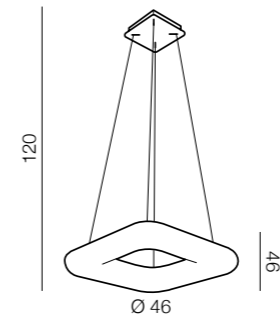

CCT = 2700÷6000K Dimmable Remote Control

**Donut Square
Top CCT 46 LED**

AZ2664
LED 80W 6800lm
CCT 2700-6000K dimm
power dimmable
acryl

**Donut Square
Top CCT 60 LED**

AZ2665
LED 84W 7140lm
CCT 2700-6000K dimm
power dimmable
acryl