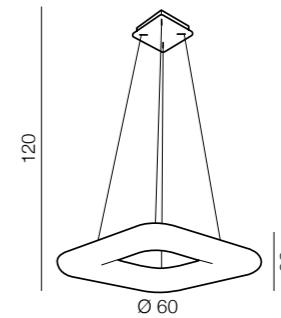

**Donut Square
Pendant CCT 60 LED**

AZ2667
LED 84W 7140lm
CCT 2700-6000K dimm
power dimmable
acryl